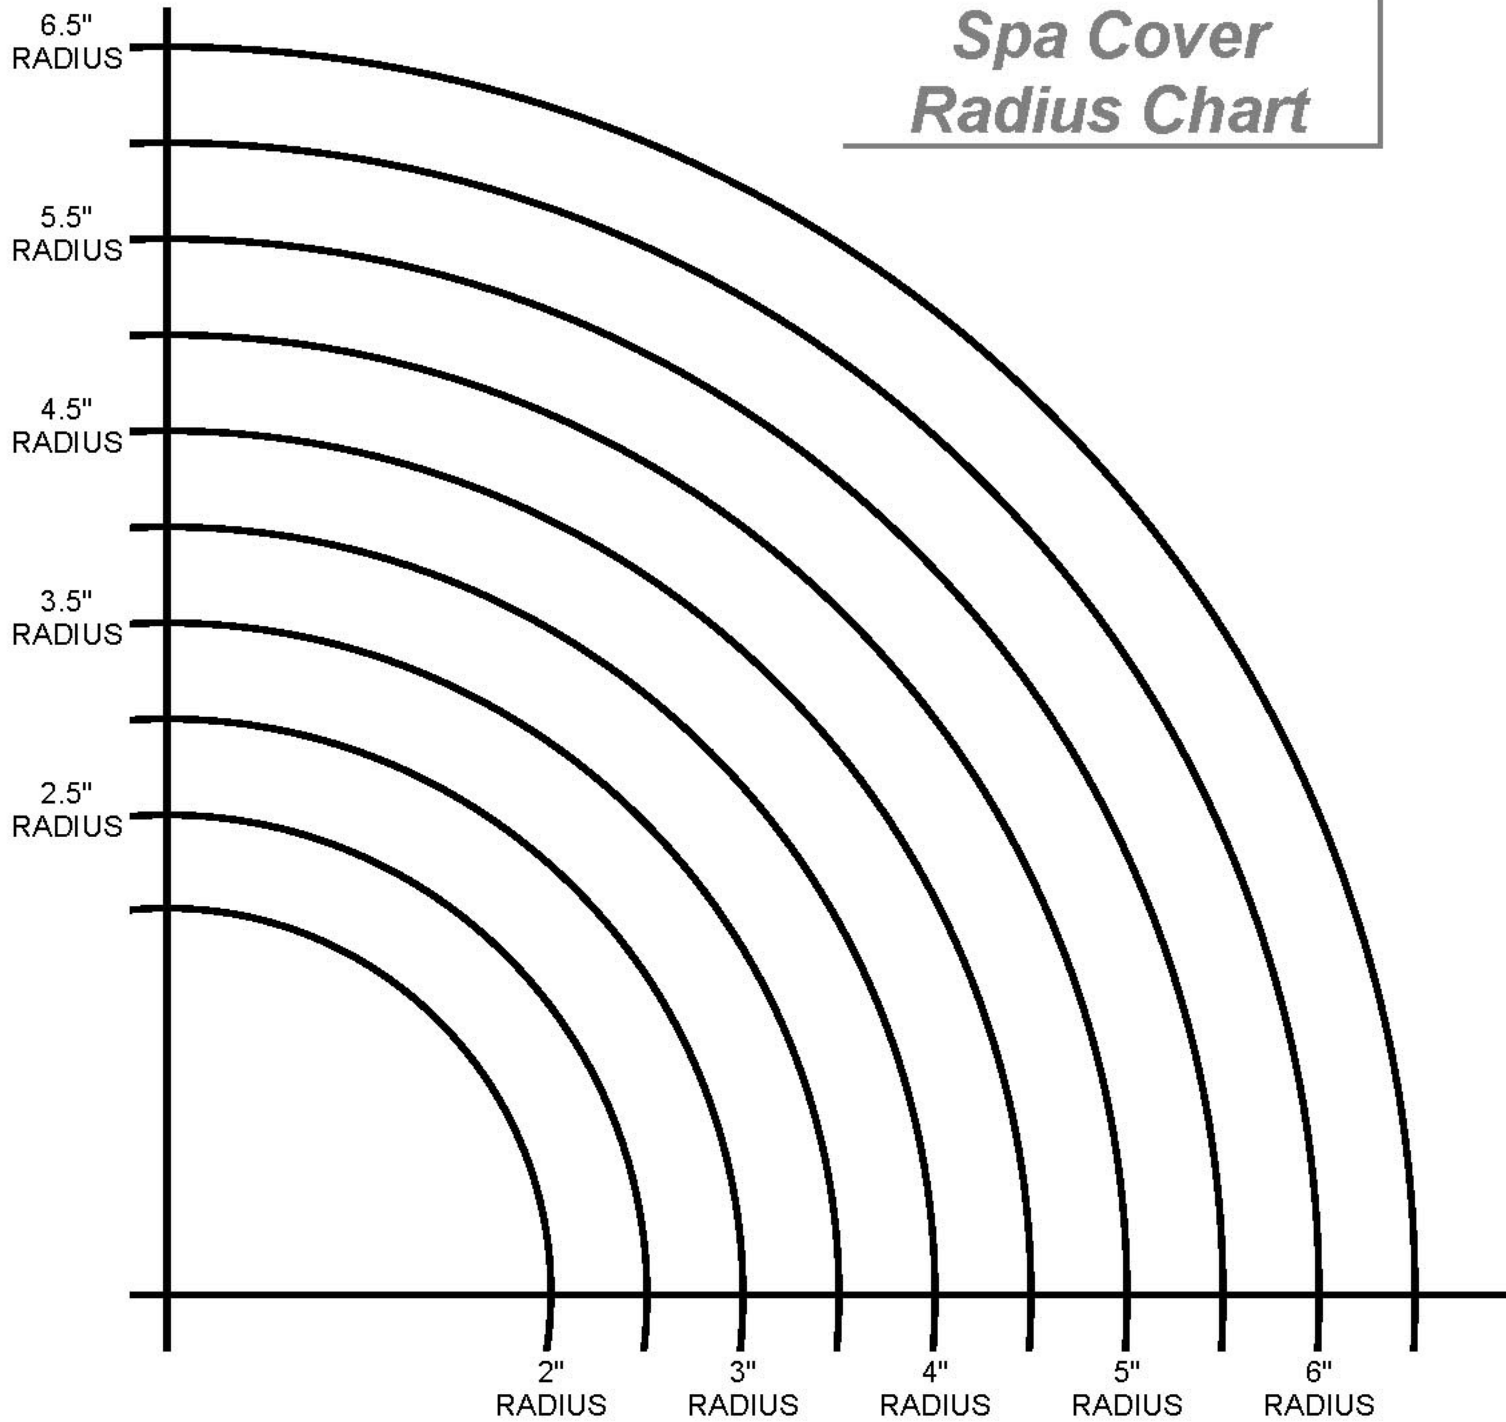

Spa Cover Radius Chart

Note: Please Check all Corners to Make Sure all Radii are the Same Size.

5004 East Fowler Ave, C-125
Tampa, FL 33617
Ph: (813) 333-2907
Toll Free Ph: (866) 595-6333
Toll Free Fx: (866) 275-0148
<http://www.spasnstuff.com>